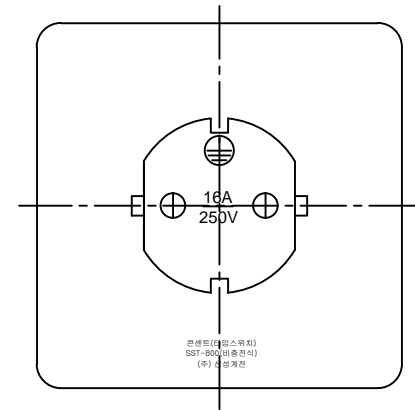

전면

측면

하면

0	콘센트(타임 스위치)	-	-	1	-
NO	PART NAME	SIZE	MATERIAL	QT'Y	REMARK
SCALE	UNIT	DATE		DRG NAME	SST-800
1/1	mm	2018. 10. 30			
DESIGN	CHECKED	CHECKED	APPROVED		
SOH					
SHIN SUNG ELECTRIC CO.,LTD				FORM	A ₄