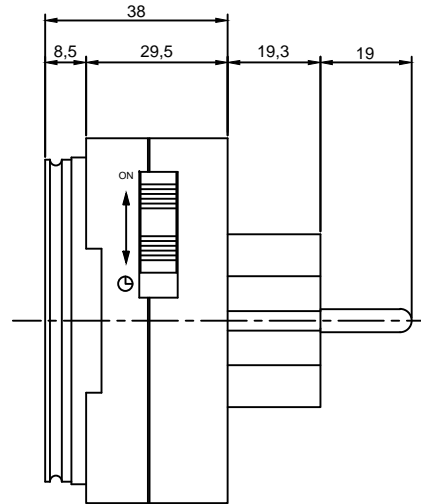

전면

측면

하면

0	콘센트(타임 스위치)	-	-	1	-
NO	PART NAME	SIZE	MATERIAL	QT'Y	REMARK
SCALE	UNIT	DATE		DRG NAME	SST-800
1/1	mm	2018. 10. 30			
DESIGN	CHECKED	CHECKED	APPROVED		
SOH					
SHIN SUNG ELECTRIC CO.,LTD				FORM	A ₄