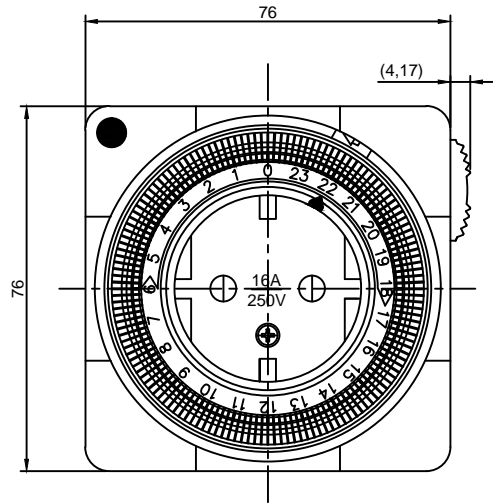

전면

측면

하면

0	콘센트(타임 스위치)	-	-	1	-
NO	PART NAME	SIZE	MATERIAL	QT'Y	REMARK
SCALE	UNIT	DATE		DRG NAME	SST-800
1/1	mm	2018. 10. 30			
DESIGN	CHECKED	CHECKED	APPROVED		
SOH					
SHIN SUNG ELECTRIC CO.,LTD				FORM	A ₄